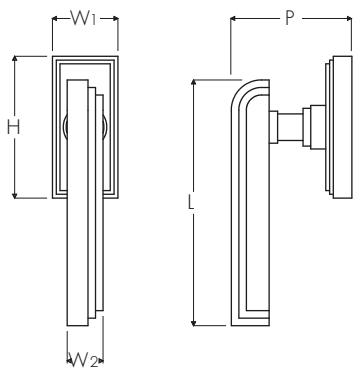

ATELIER BONOMI

Drehkipp per Finestra Serie Art Deco 01 Art Deco Series 01 Drehkipp Window Handle

Dimensioni Dimensions

	L	P	W ₂	W	H
S	100	65	20	35	75
M	115	65	20	35	75
L	130	65	20	35	75

Dimensioni in millimetri
Dimensions given in millimeters

Fornito con meccanismo DK q.7x45mm e viti M5x50.
Disponibile in tutte le finiture standard.
Dimensioni e finiture su misura disponibili su richiesta.
Regularly furnished with DK mechanism q.7x45mm and M5x50 screws.
Additional sizes available by special order. Available in standard and custom finishes.